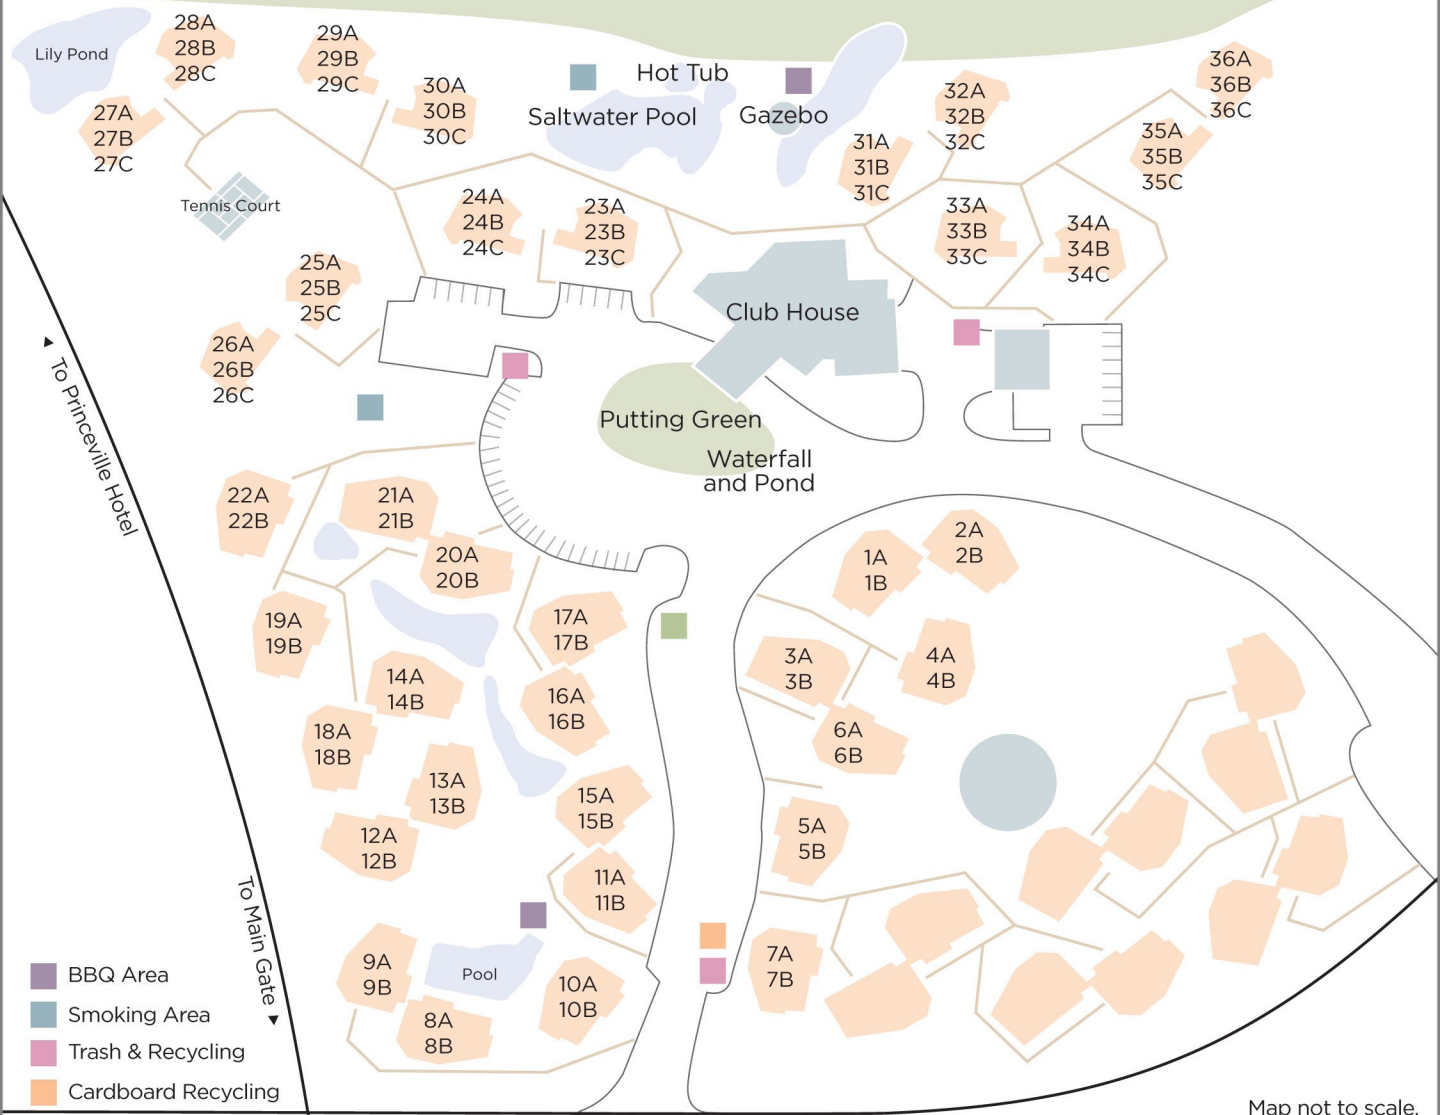

Princeville Makai Golf Course

- BBQ Area
- Smoking Area
- Trash & Recycling
- Cardboard Recycling
- Trash

Map not to scale.

© Wyndham Vacation Ownership 2015